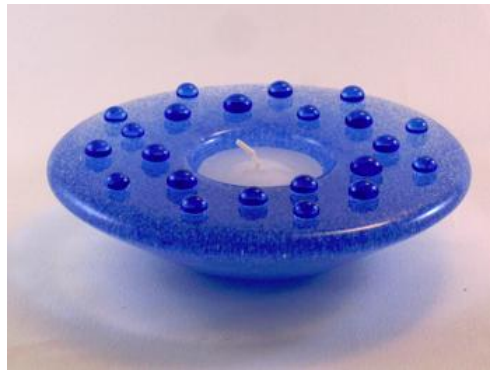

Color de Verre Molds

The color de verre casting molds referred to in the previous newsletter – including boxes and candleholders are now en route and available for pre-order for delivery towards the end of July.

Unfortunately we did not receive as many as we had ordered so initial stocks will be somewhat limited.

Thank you

Thank you to those new customers who have registered with us in the past month ... and to those who have continued to search the website and purchase from us. As always, your support and feedback on the website is very much appreciated.

Until next time, happy fusing!

Regards

Gordon Williamson and Sally Cameron-Stephen